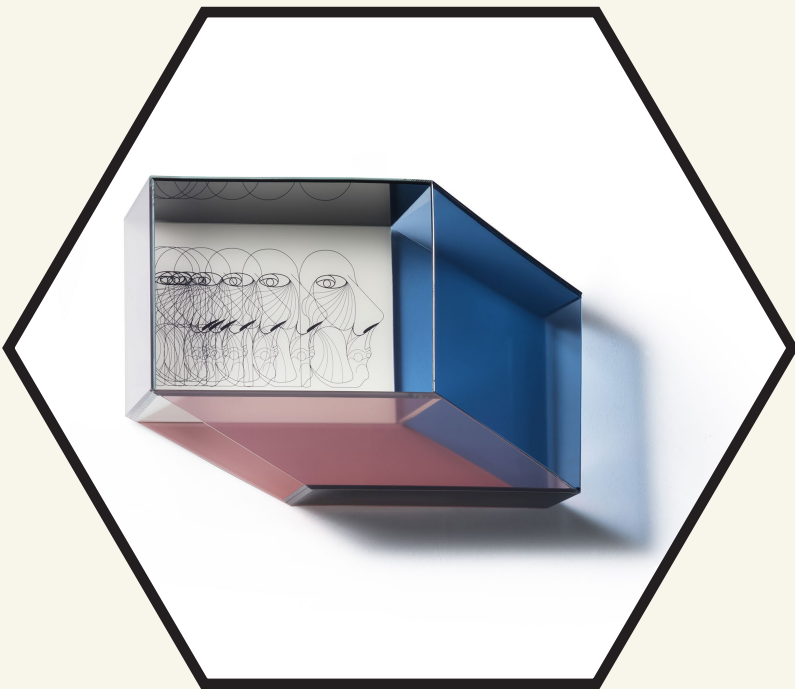

EDITIONS

MILANO

MISCREDENZA HORIZONTAL BOOKCASE

DESIGN BY

Patricia Urquiola + Federico Pepe

Miscredenza is a series of little architectural furniture, small geometries for every day use enhanced by coloured glass printed with Federico Pepe's patterns.

Miscredenza consists of one sideboard and two bookcases, customizable with a selection of different patterns or with no pattern.

Made in Italy

MATERIALS

Glass

SIZE

L89 x W30,5 x H59,5 cm

PUBLIC PRICE

Upon request