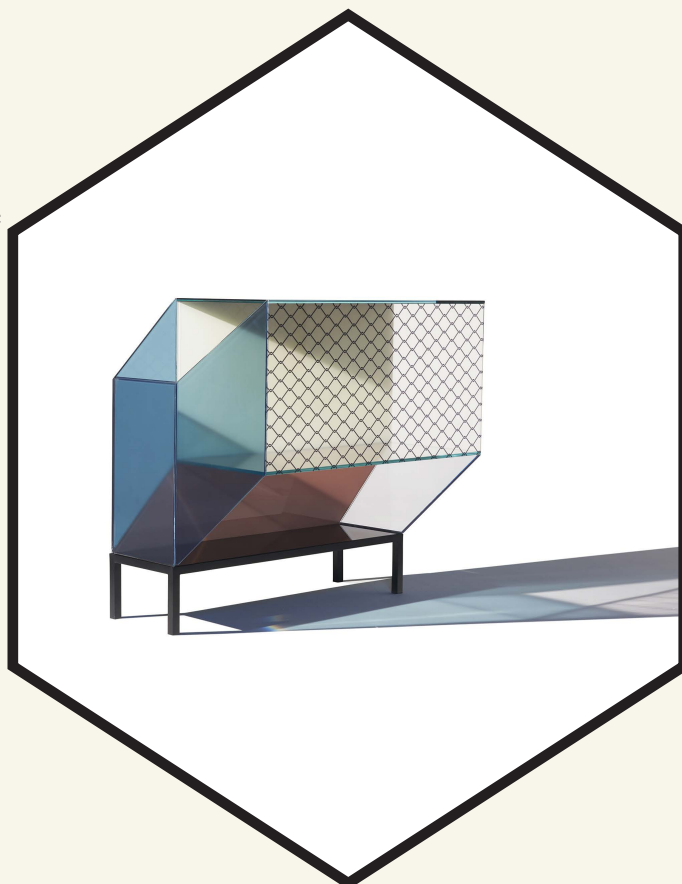

EDITIONS

MILANO

MISCREDENZA SIDEBOARD

DESIGN BY

Patricia Urquiola + Federico Pepe

Miscredenza is a series of little architectural furniture, small geometries for every day use enhanced by coloured glass printed with Federico Pepe's patterns.

Miscredenza consists of one sideboard and two bookcases, customizable with a selection of different patterns or with no pattern.

MATERIALS

Glass and metal legs

SIZE

L116 x W42 x H94 cm

PUBLIC PRICE

Upon request